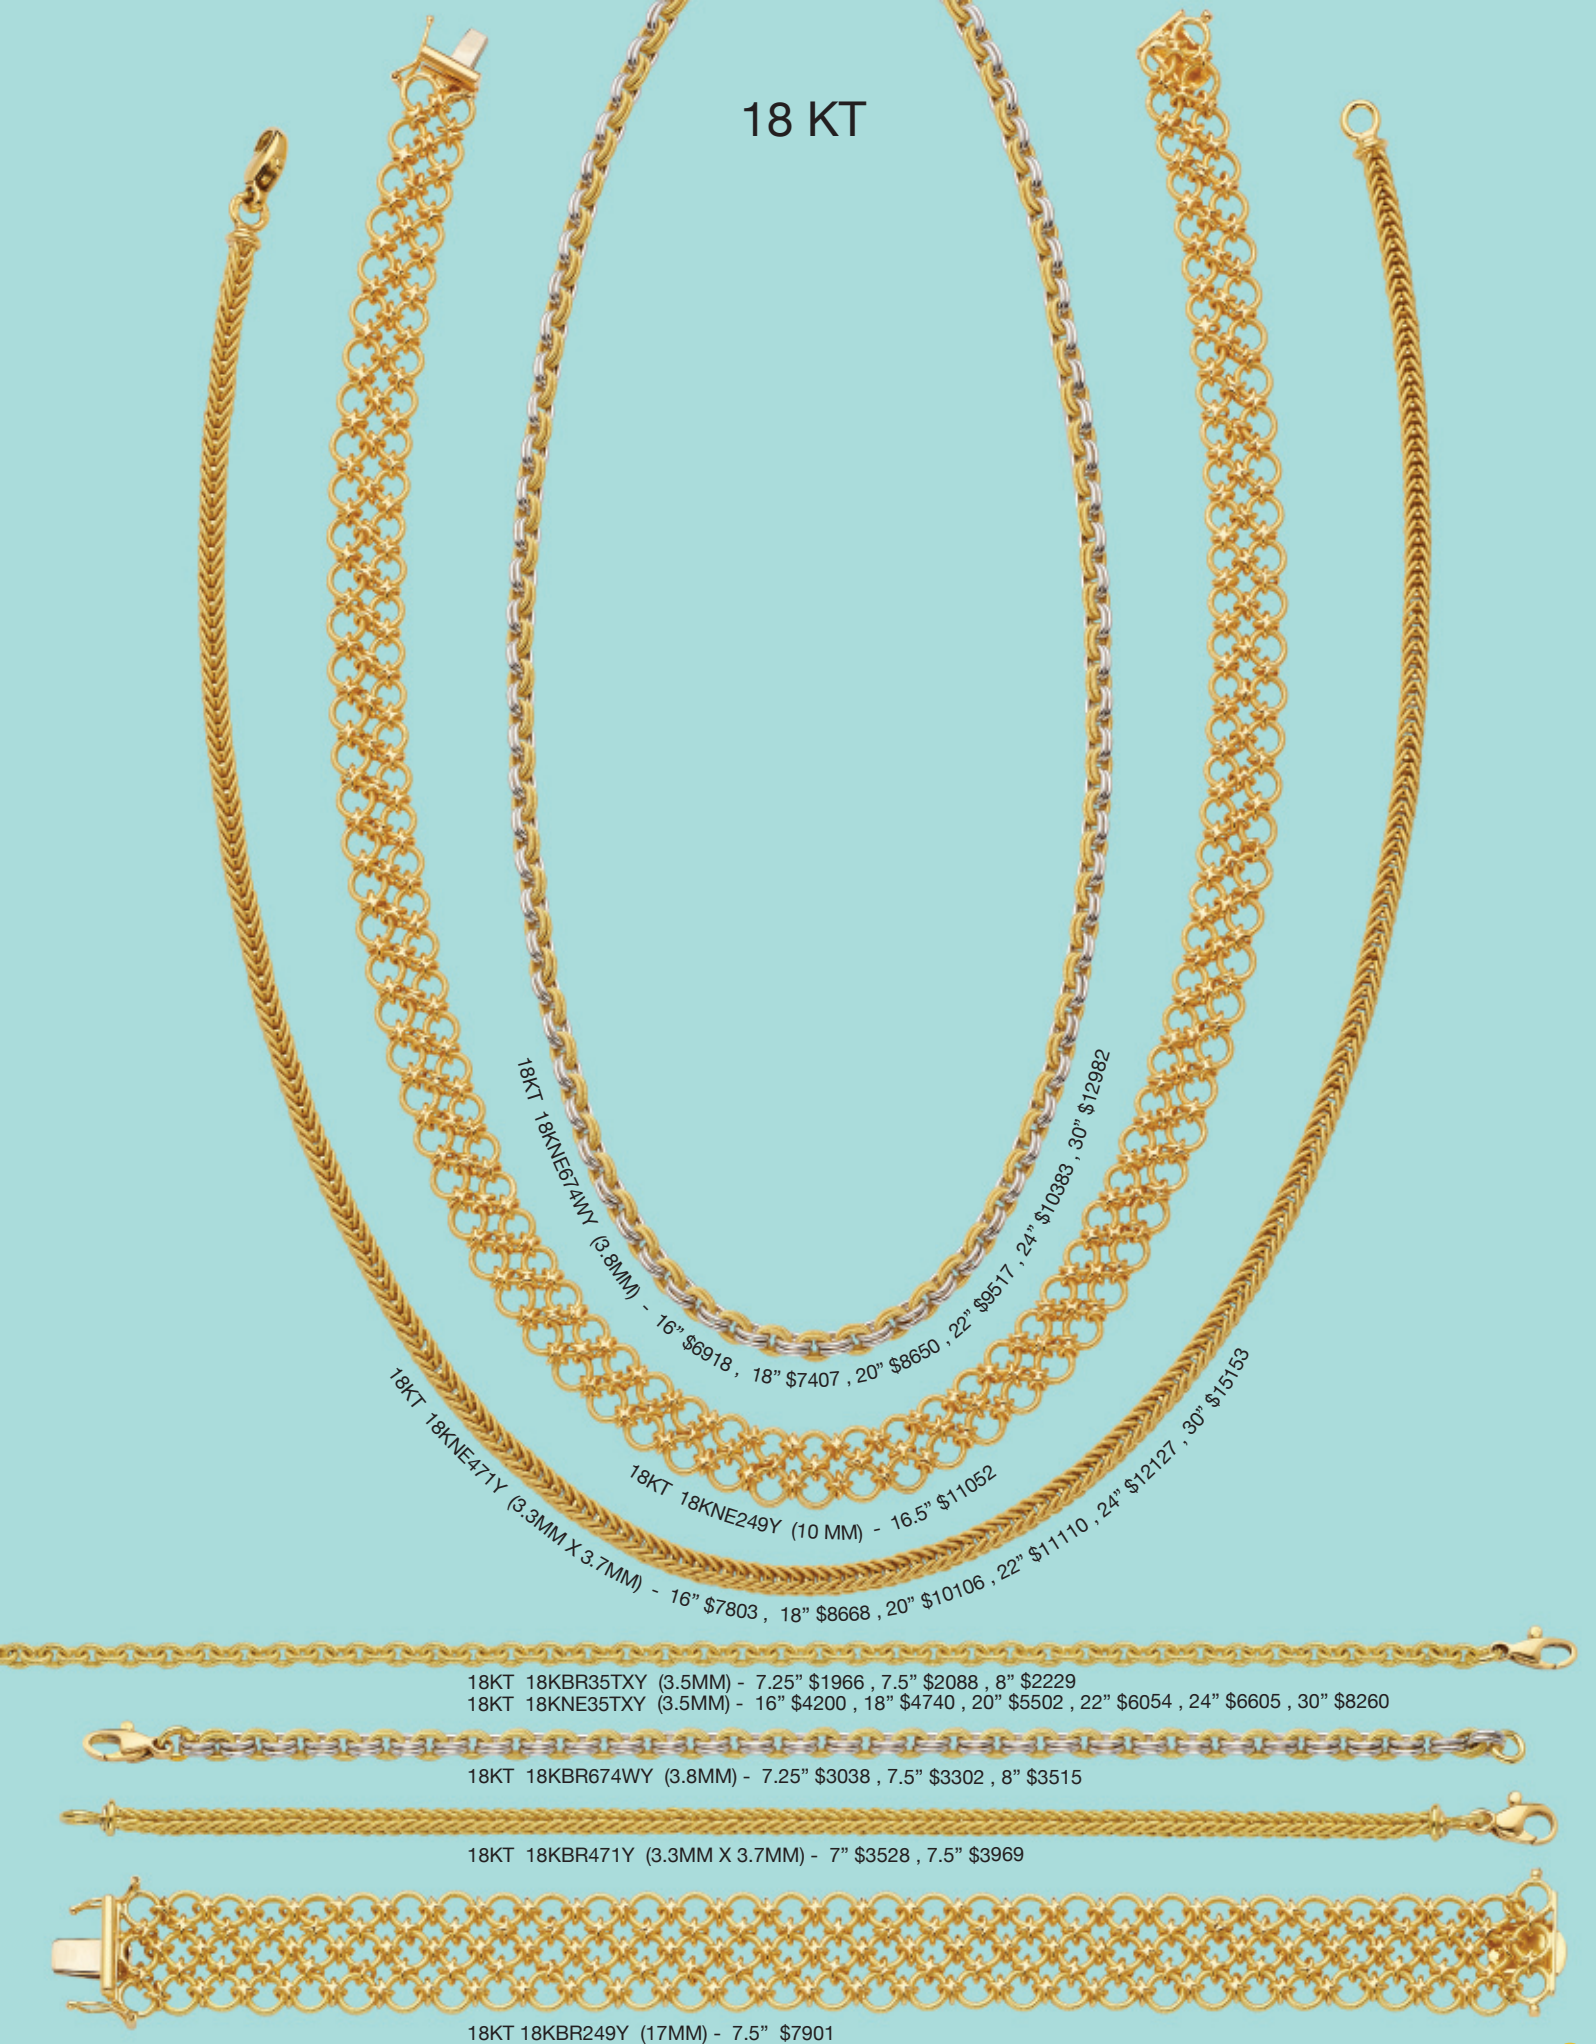

# 18 KT

18KT  
18KNE1061Y  
(6.5MM)  
16" \$5444  
18" \$5933  
20" \$6944  
22" \$7633  
24" \$7873  
30" \$10333

18KT  
18KNE144Y  
(5.0MM)  
16" \$10249  
18" \$10983  
20" \$12817  
22" \$14101  
24" \$15385  
30" \$19225

18KT  
18KNE427Y  
(4.7MM)  
16" \$6256  
18" \$7011  
20" \$8163  
22" \$8988  
24" \$9802  
30" \$12256

18KT 18KBR1061Y (6.5MM) - 7.5" \$2444 , 8" \$2755

18KT 18KBR144Y (5.0MM) - 7.25" \$4631, 7.5" \$4790 , 8" \$5113

18KT 18KBR427Y (4.7MM) - 7.25" \$2930

18 KT

18KT 18KNE74WY (3.8MM) - 16" \$6918, 18" \$7407, 20" \$8650, 22" \$9517, 24" \$10383, 30" \$12982

18KT 18KNE471Y (3.3MM X 3.7MM) - 16" \$7803, 18" \$8668, 20" \$10106, 22" \$11110, 24" \$12127, 30" \$15153