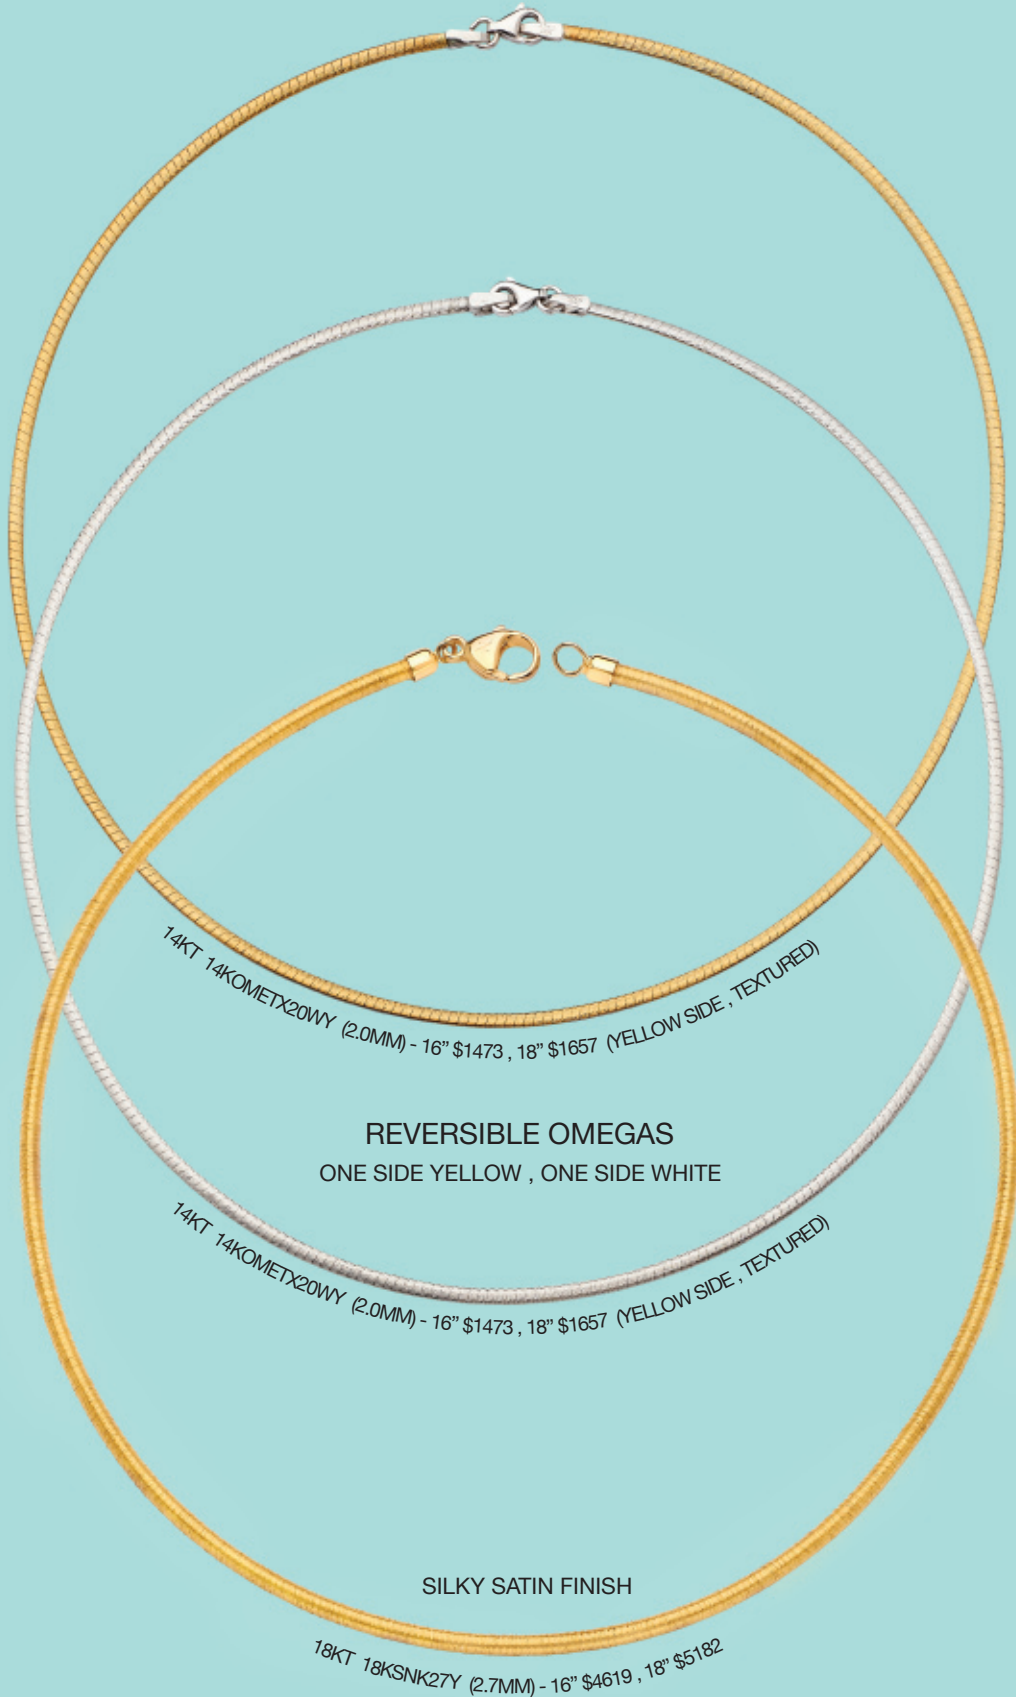

14 KT & 18 KT

14KT 14KOMETX20WY (2.0MM) - 16" $1473, 18" $1657 (YELLOW SIDE, TEXTURED)

REVERSIBLE OMEGAS
ONE SIDE YELLOW, ONE SIDE WHITE

14KT 14KOMETX20WY (2.0MM) - 16" $1473, 18" $1657 (YELLOW SIDE, TEXTURED)

SILKY SATIN FINISH

18KT 18KSNK27Y (2.7MM) - 16" $4619, 18" $5182