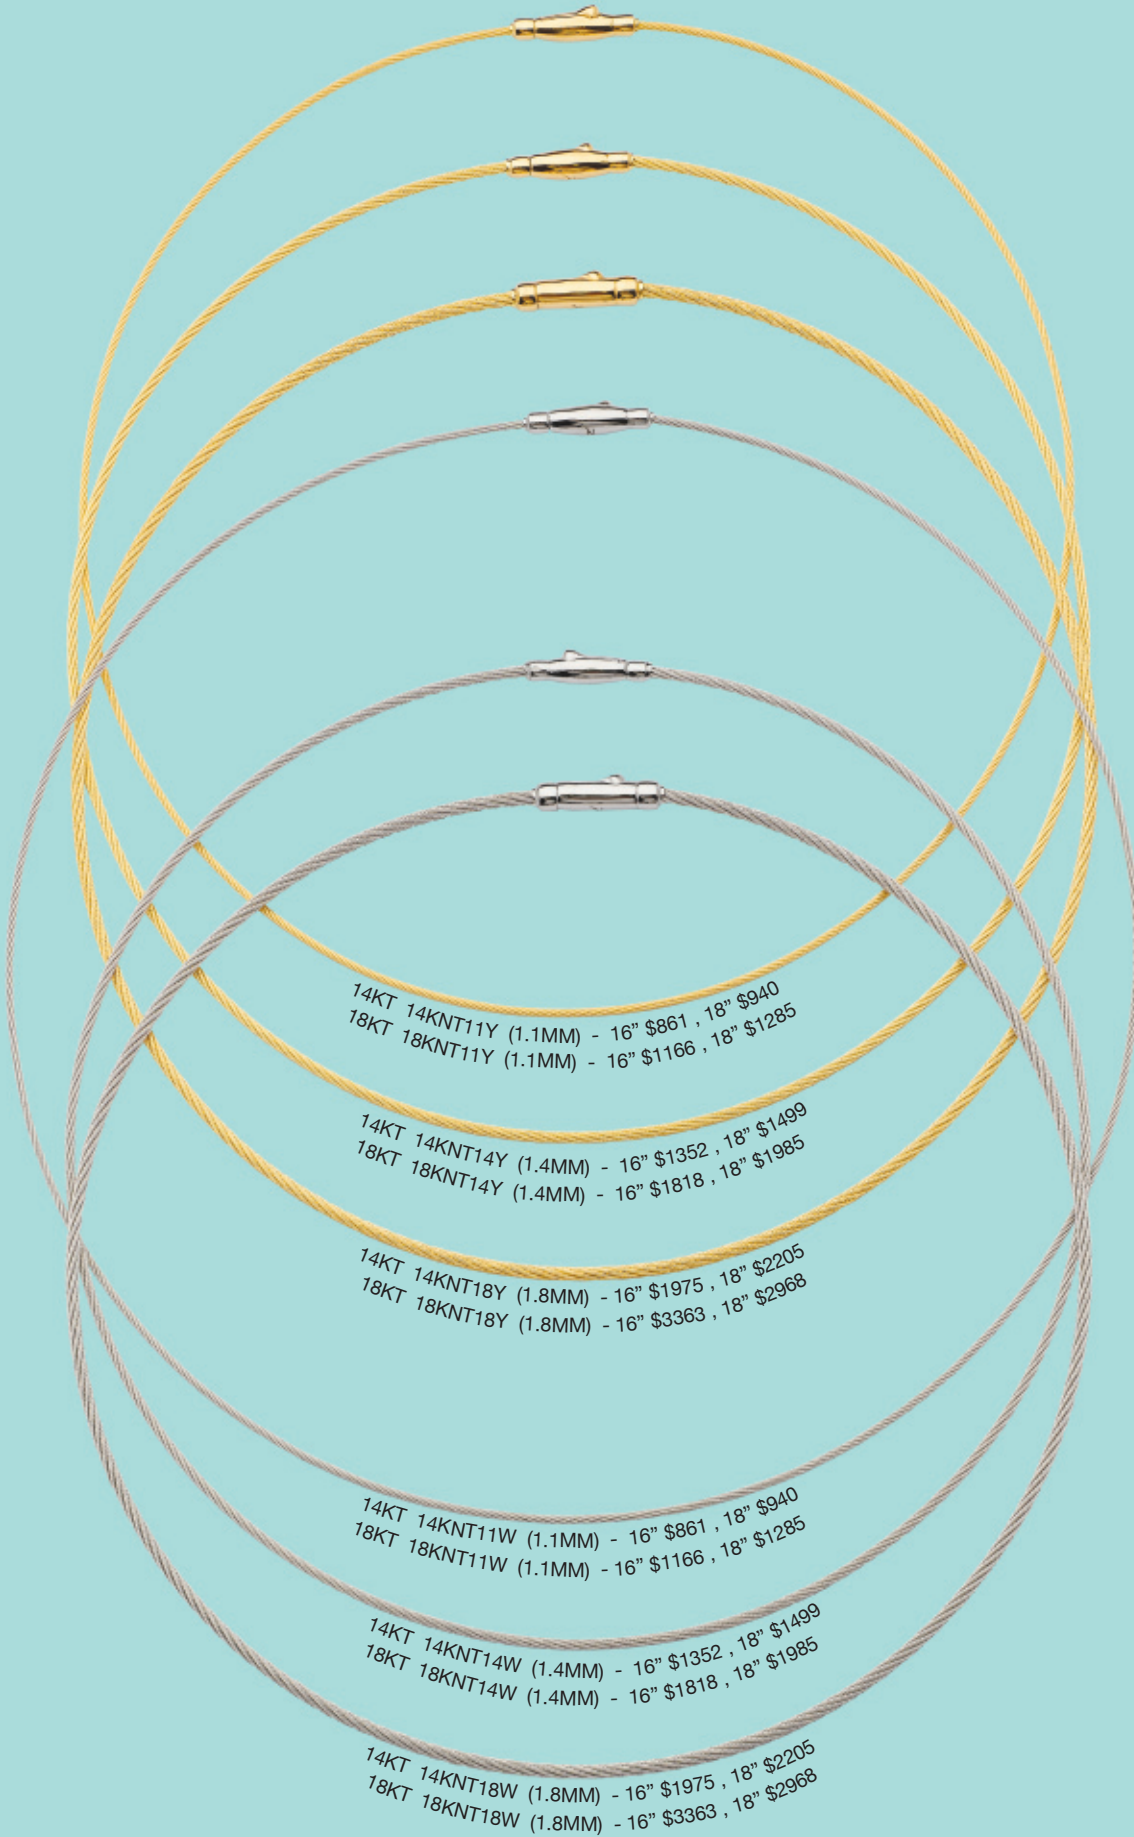

14 KT & 18 KT

14KT 14KNT11Y (1.1MM) - 16" $861, 18" $940
18KT 18KNT11Y (1.1MM) - 16" $1166, 18" $1285

14KT 14KNT14Y (1.4MM) - 16" $1352, 18" $1499
18KT 18KNT14Y (1.4MM) - 16" $1818, 18" $1985

14KT 14KNT18Y (1.8MM) - 16" $1975, 18" $2205
18KT 18KNT18Y (1.8MM) - 16" $3363, 18" $2968

14KT 14KNT11W (1.1MM) - 16" $861, 18" $940
18KT 18KNT11W (1.1MM) - 16" $1166, 18" $1285

14KT 14KNT14W (1.4MM) - 16" $1352, 18" $1499
18KT 18KNT14W (1.4MM) - 16" $1818, 18" $1985

14KT 14KNT18W (1.8MM) - 16" $1975, 18" $2205
18KT 18KNT18W (1.8MM) - 16" $3363, 18" $2968